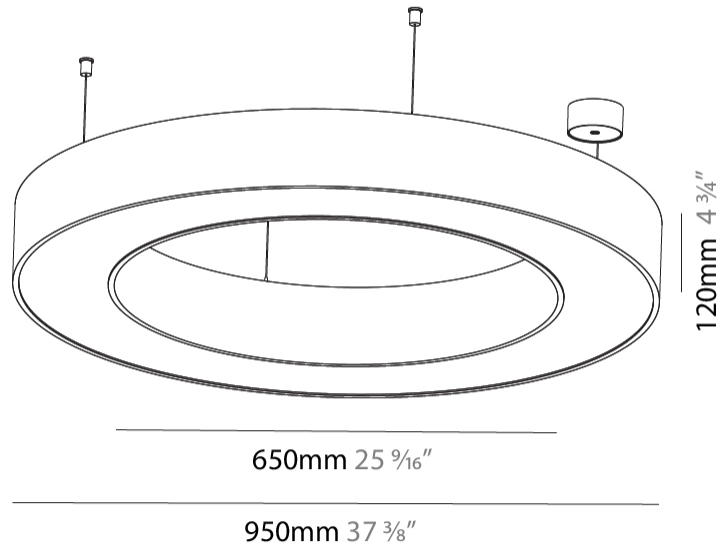

GENERAL

Series: Glorious
Subseries: Glorious
Brand: Prolicht
Division: Architectural
Mounting Type: Suspension
Mounting Location: Ceiling
Subcategory: Ambient

PHYSICAL

Shape: Round
Diameter (mm): 950
Diameter (in): 37 ³/₈
Height (mm): 120
Height (in): 4 ³/₄
Max. Overall Height (mm): 2120
Max. Overall Height (in): 83 ⁷/₁₆
Light Distribution: Direct
Weight (kg): 9.172
Weight (lbs): 20.22
Diffuser: [PMMA - Opal or Micro-Prism](#)
Fixture Finish: [SSR / BKV / CWI / CRY / HAB / LAG / UFT / ITA / RUA / RUR / MIC / FTG / MYG / TWT / LOD / PUS / FRO / FUP / KIA / POP / BLS / SPG / MEY / GOH / GUM / CHC / COM / ABZ / JAG / OBR / MOS / ROR](#)
Fixture Material: Aluminum

ELECTRICAL

Lamp Type: LED (Zhaga Standard)
Input Wattage (W): 45
Total Output Wattage (W): 36 / 28.8 (3500K)
Dimming: [Non-Dimming / Phase Dimming (120Vac only) / 0-10V Dimming](#)
Driver Included: Yes
Driver Location: Integrated
Driver Type: Constant Current
Driver Class: Class 2
Input Voltage (V): 120 - 277
Constant Current (MA): 350 / 900 (3500K)

LED

Color Temperature (°K): [3000 / 3500 / 4000](#)
Max. Delivered Lumen (lm): 4150 / 4302 / 4390
CRI: >80 CRI
Efficiency (%): 65
Lamp Life (hrs): 50000

OPTICAL

RATINGS AND CERTIFICATIONS

Certified By: Certified for North American Standards
IP rating: IP20